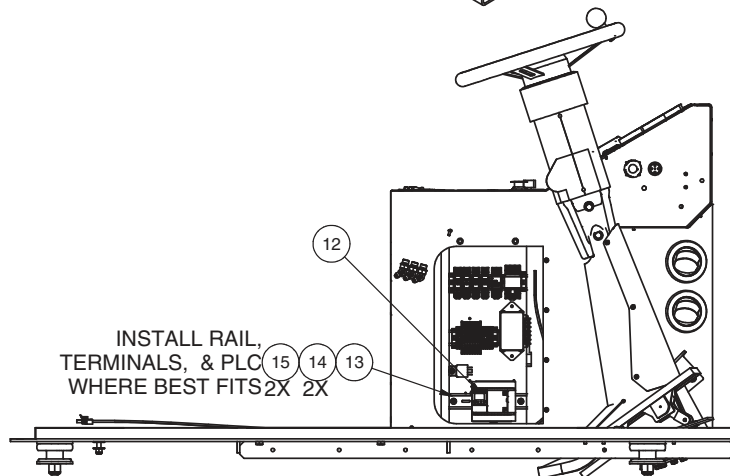

Kit, Controls

SEAT/CAB NOT SHOWN  
ELECTRICAL PANEL DOOR OPEN

Item	Part No.	Qty	Description	Item	Part No.	Qty	Description
	<b>599908</b>		<b>Kit, Controls</b>				
1	* 599912	1	. ANSI Schematic-Electrical	10	599925	1	. Handle, Joystick, 2-Button, Dbl Trigger
2	588873	1	. Armrest, LH	11	599913	1	. Decal, Joystick, Hoist/Shift/FNR
3	588874	1	. Armrest, RH	12	597206	1	. Kit, Trans Shift
4	597411	1	. Joystick Box Holder	13	22628-7	1	. Rail, Din
5	597412	1	. Control Box	14	249395	2	. Capscrew
6	244749	1	. Handle, Control	15	R13122	2	. Washer
	252482	1	. Boot	16	242949	14	. Terminal
7	244883	1	. Plate, Panel	17	242950	28	. Fuse, 1 Amp
8	Y25G-(0832)06	4	. Capscrew	18	* 599927	1	. Joystick Steering Valve Plate Kit
9	596985	1	. Decal, Steering, Joystick				