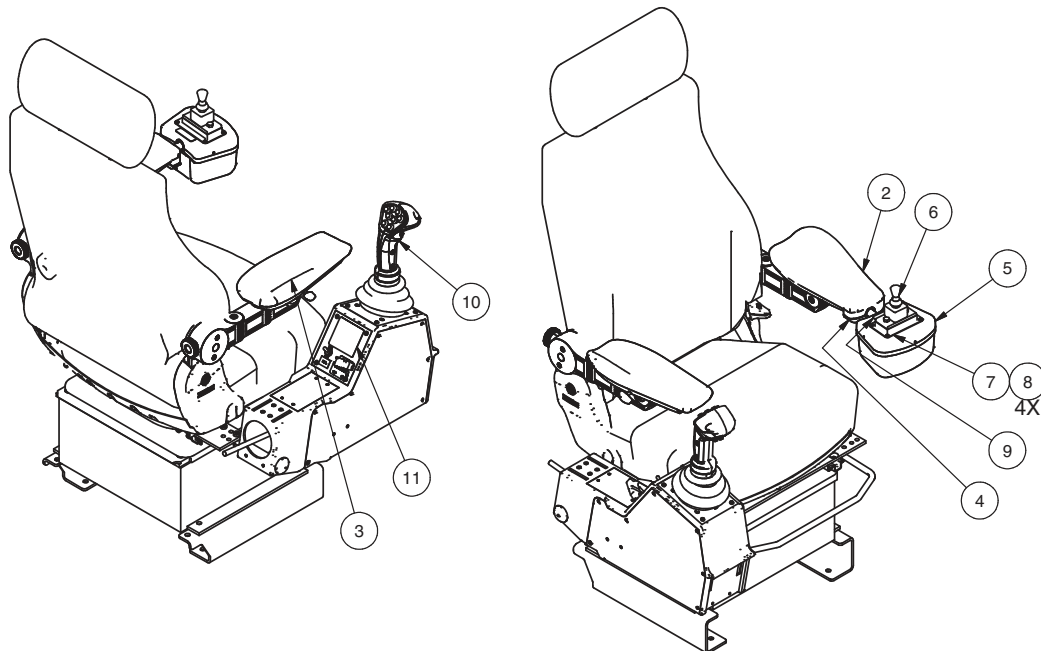

Kit, Controls

SEAT/CAB NOT SHOWN  
ELECTRICAL PANEL DOOR OPEN

Item	Part No.	Qty	Description	Item	Part No.	Qty	Description
	<b>599908</b>		<b>Kit, Controls</b>				
1	* 599912	1	. ANSI Schematic-Electrical	10	599925	1	. Handle, Joystick, 2-Button, Dbl Trigger
2	588873	1	. Armrest, LH	11	599913	1	. Decal, Joystick, Hoist/Shift/FNR
3	588874	1	. Armrest, RH	12	597206	1	. Kit, Trans Shift
4	597411	1	. Joystick Box Holder	13	22628-7	1	. Rail, Din
5	597412	1	. Control Box	14	249395	2	. Capscrew
6	244749	1	. Handle, Control	15	R13122	2	. Washer
	252482	1	. Boot	16	242949	14	. Terminal
7	244883	1	. Plate, Panel	17	242950	28	. Fuse, 1 Amp
8	Y25G-(0832)06	4	. Capscrew	18	* 599927	1	. Joystick Steering Valve Plate Kit
9	596985	1	. Decal, Steering, Joystick				