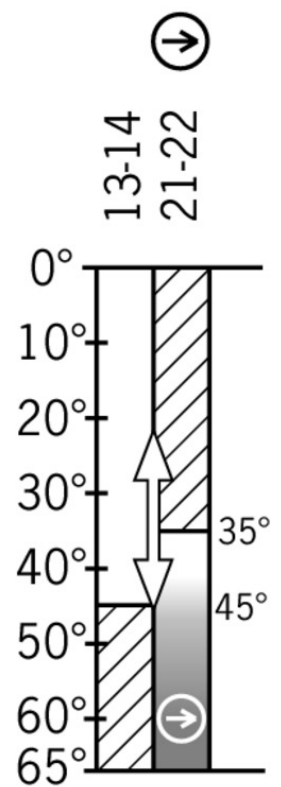

ES11

Travel diagram

NM...HB

ES11