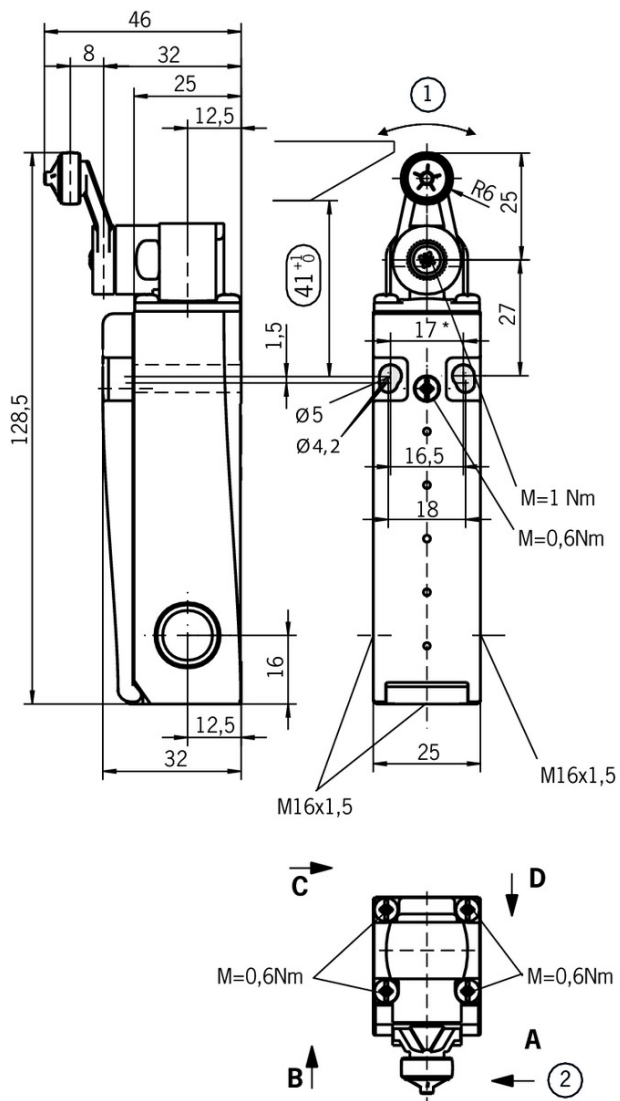

ITEM 084528 NM11HBA-M

Description	Technical data	Accessories	Downloads
-------------	----------------	-------------	-----------

Features

- › Cable entry M16 x 1.5

Approach direction

- › Figure
Horizontal
Can be adjusted in 90° steps

Electrical connection ratings

Rated thermal current I_{th}	4 A
Utilization category according to EN 60947-5-1	AC-15 DC-13
Rated insulation voltage U_i	250 V
Rated impulse withstand voltage U_{imp}	2,5 kV
Connection cross-section	0,34 ... 1,5 mm ²

Dimension drawing

Legende

1 Actuating direction

2 Standard

* fixed positioning for safety-related applications (M5)

ES11

Travel diagram

NM...HB